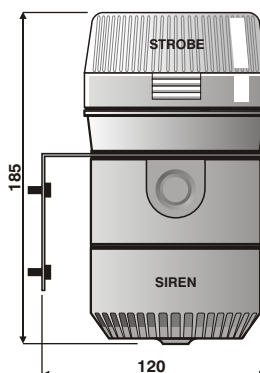

Units are available in surface mount box (as per diag).

Custom units can be made for special

requirements with silk-screened or engraved text can be supplied.

The unit consists of:

Enclosure: 130x69x44mm

Sound output of 105dB at 30cm

STROBE

100 000 Candle Power, 120 Flashes Per Min.

Colours : Red, Green, Yellow, Blue or Clear.

PROTECTION

When correctly installed, "COMBO 1" IS IP65.

If mounted outdoors, it is recommended

that the unit be protected from the sun.