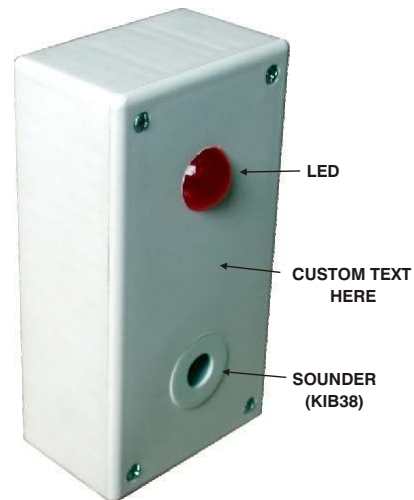

Units are available in surface mount box (as per diag).

Custom units can be made for special

requirements with silk-screened or engraved text can be supplied.

The unit consists of:

Enclosure: 130x69x44mm

Sound output of 105dB at 30cm

Frequency of 2.9KHZ

Continuous or Intermittent

12V, 24V DC or 220V AC.

Current consumption is 20mA at 24V DC

Approximated LED life span of 15 years

Super-Red 20mm dome led (Yellow or Green also available)

(The only approved LED for internal use by the Free State Province).

The standard unit has a steady on LED and continuous tone sounder,

but on special order MIMIC COMPONENTS can supply variations to the standard, (e.g steady LED with intermittent sounder etc...)

COMBO 1

A highly effective combination of a xenon strobe & a multi-tone electronic siren.

STROBE

100 000 Candle Power, 120 Flashes Per Min.

Colours : Red, Green, Yellow, Blue or Clear.

PROTECTION

When correctly installed, "COMBO 1" IS IP65.

If mounted outdoors, it is recommended

that the unit be protected from the sun.